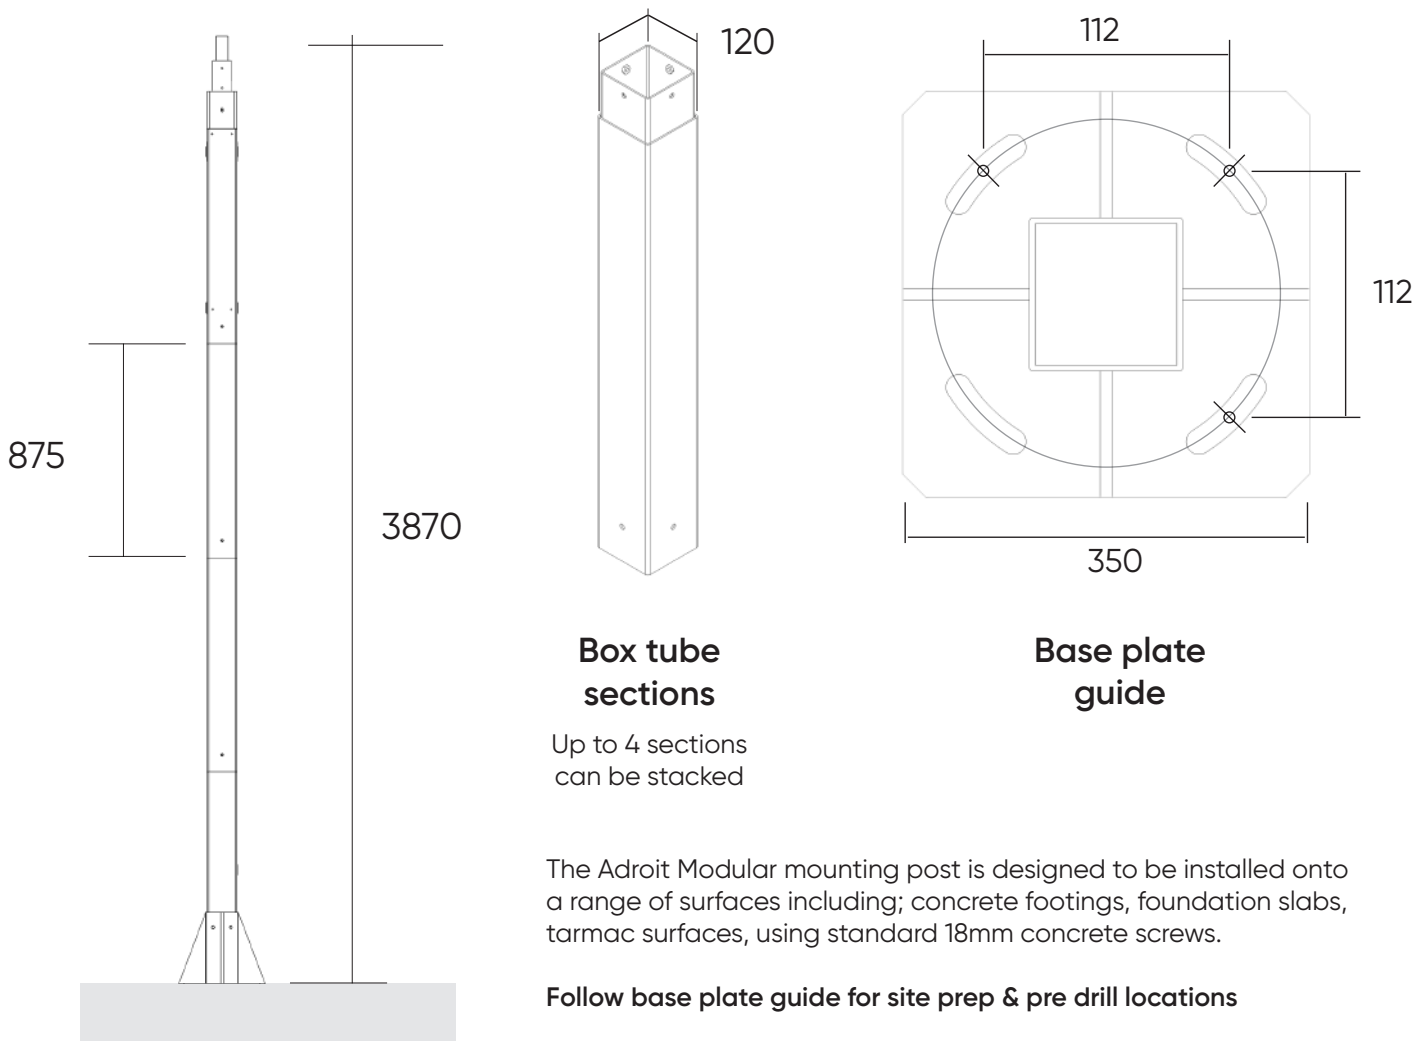

Adroit – Modular Mounting Post

adroit

ADROIT MOUNTING POST USER GUIDE

Adroit – Modular Mounting Post

adroit

Post dimensions

Post details

Post Material	Steel		
Corrosion resistance	Zinc plating (hot dip)	Powder coating	
Colour	Black		
Screws	Stainless steel		
Weather station pole (optional)	Aluminium		