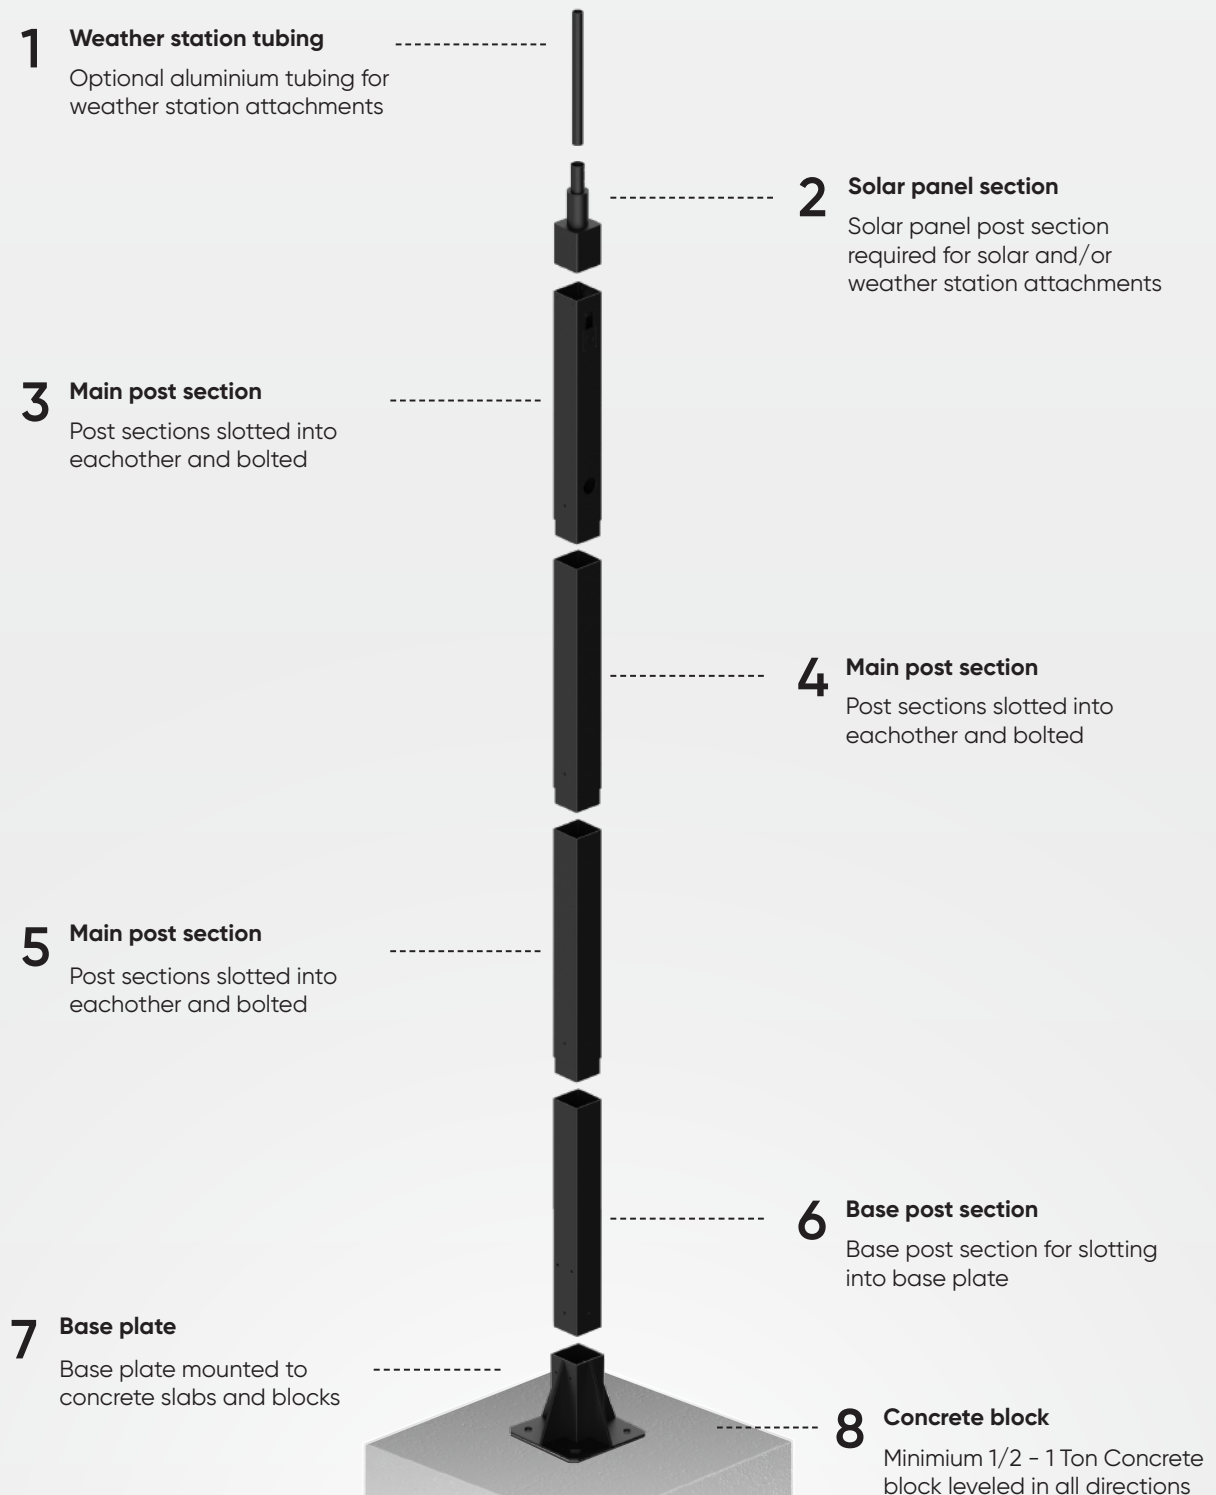

Adroit – Modular Mounting Post

adroit

ADROIT MOUNTING POST USER GUIDE

Adroit – Modular Mounting Post

adroit

Post dimensions

Post details

Post Material	Steel		
Corrosion resistance	Zinc plating (hot dip)	Powder coating	
Colour	Black		
Screws	Stainless steel		
Weather station pole (optional)	Aluminium		